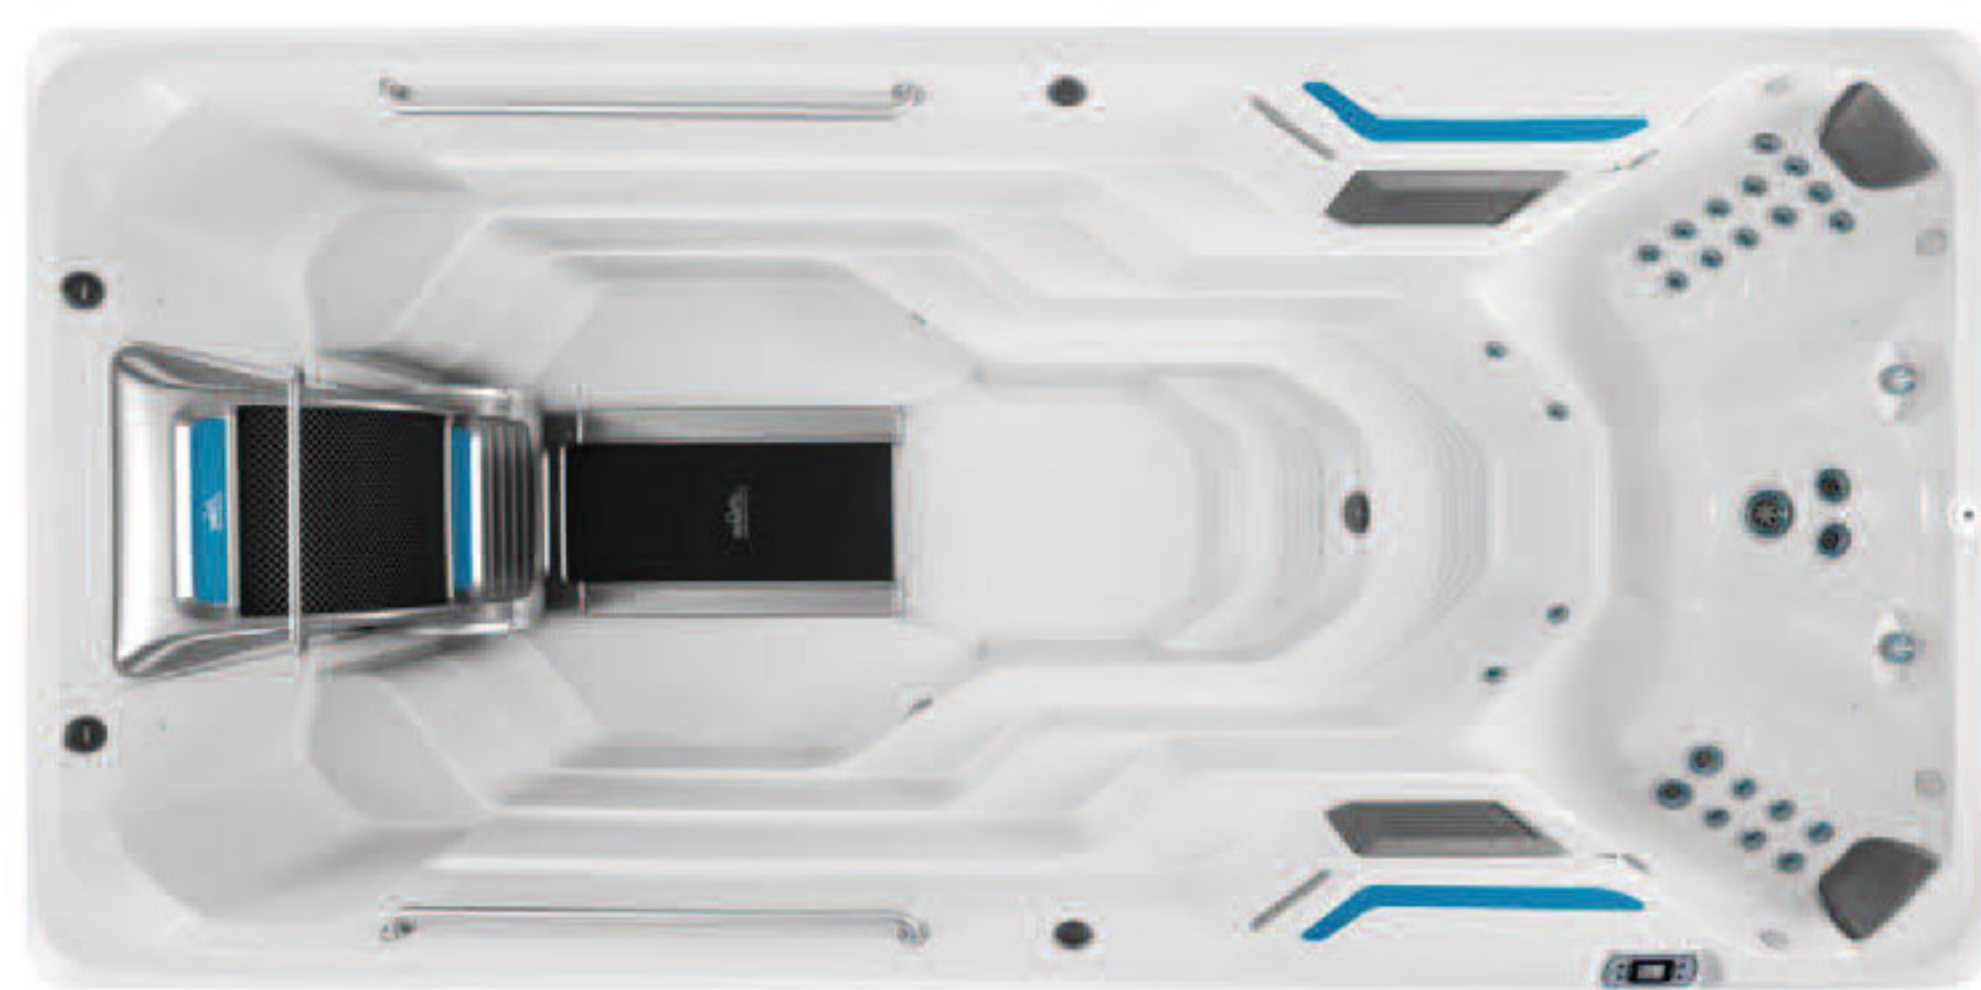

You Deserve a Premium Aquatic Experience

物超所值的游泳體驗

E500 15' x 89" x 58" H
(4572 x 2261 x 1473H mm)