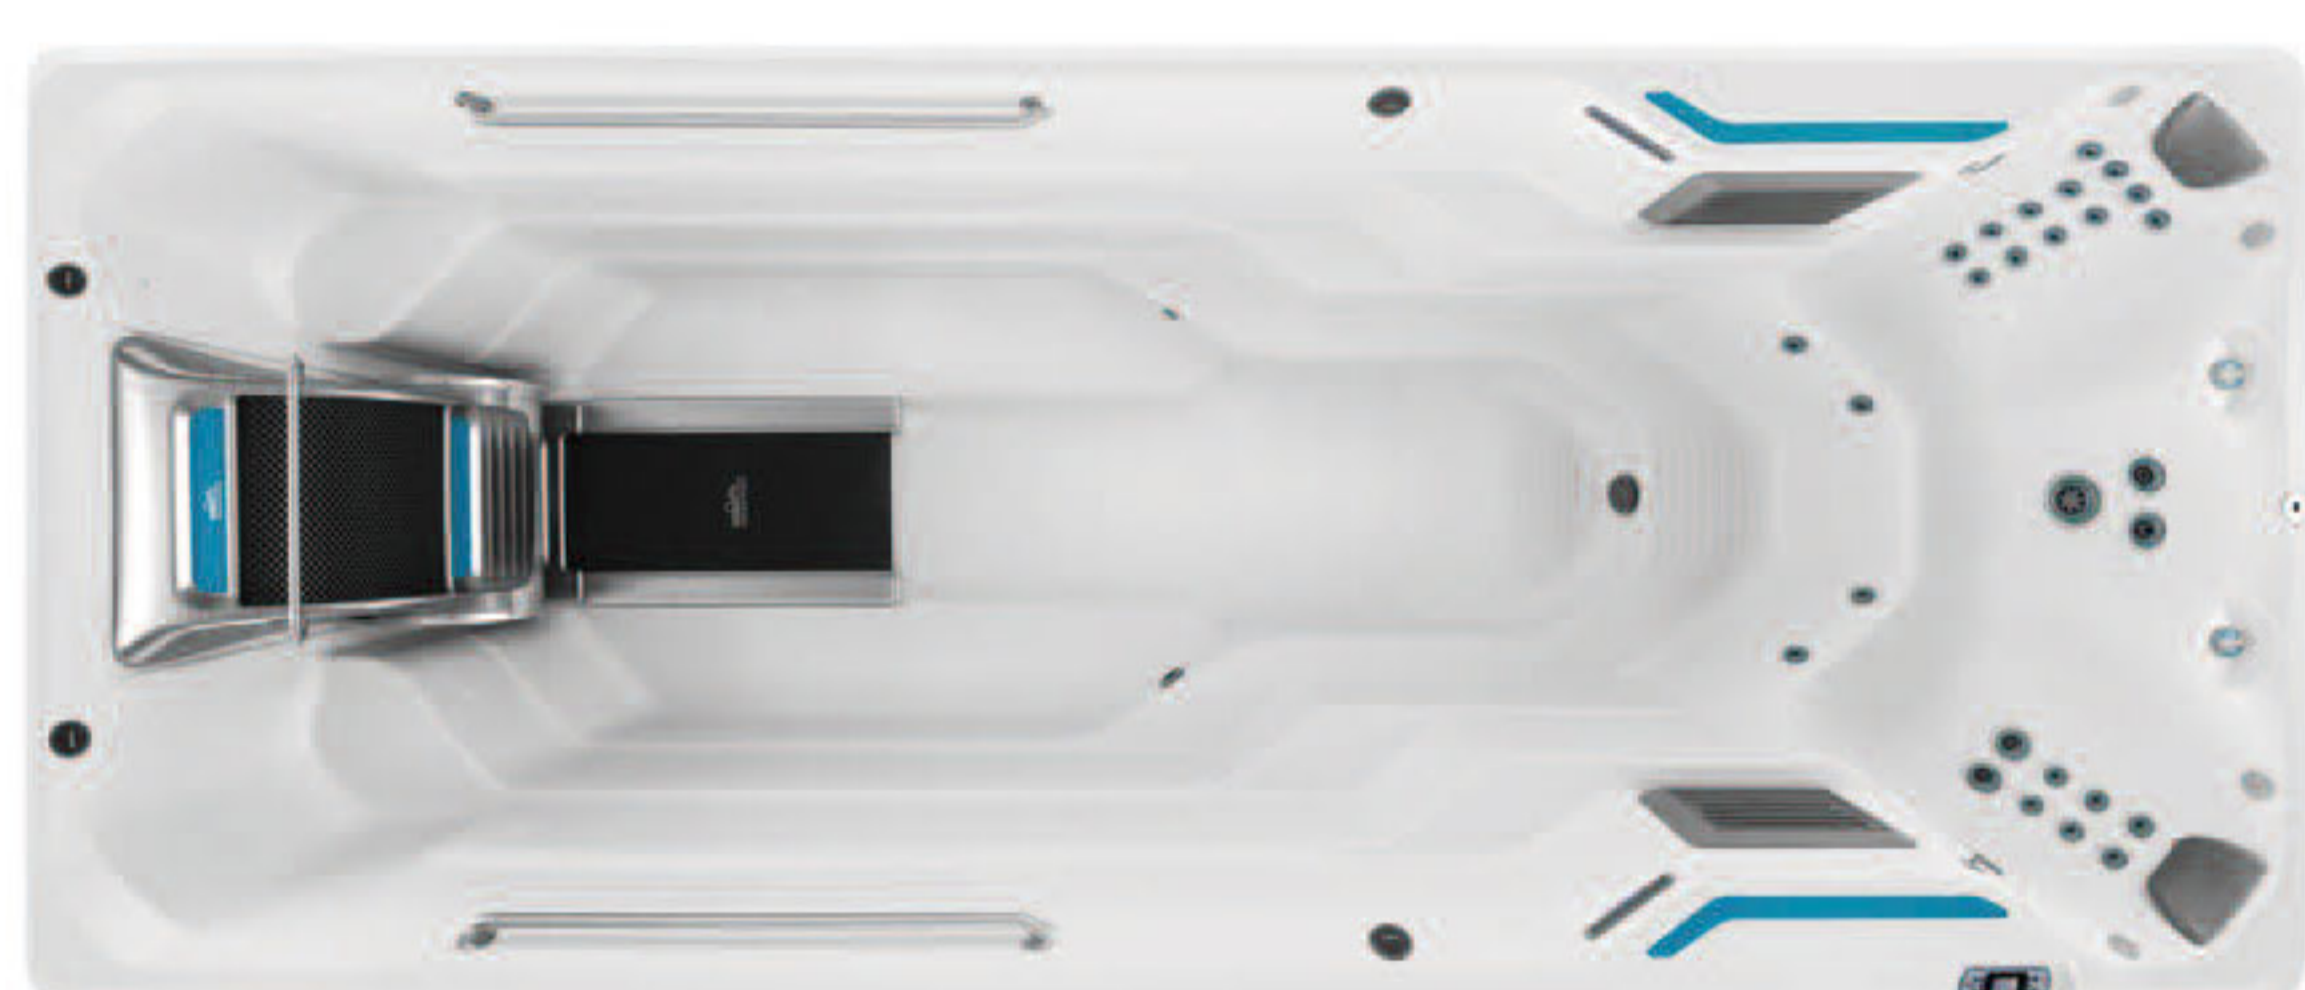

設有水力按摩位，最適合運動後鬆弛。

You Deserve a Premium Aquatic Experience

物超所值的游泳體驗

E500 15' x 89" x 58" H
(4572 x 2261 x 1473H mm)

E550 15' x 94" x 58" H
(4572 x 2388 x 1473H mm)

E700 17' x 89" x 58" H
(5182 x 2261 x 1473H mm)

E2000 20' x 89" x 58" H
(6096 x 2261 x 1473H mm)

i Shown with optional underwater treadmill
水下跑步機為選擇項目。

Swim in place against a steady stream of water so smooth you'll think you are swimming in open water.